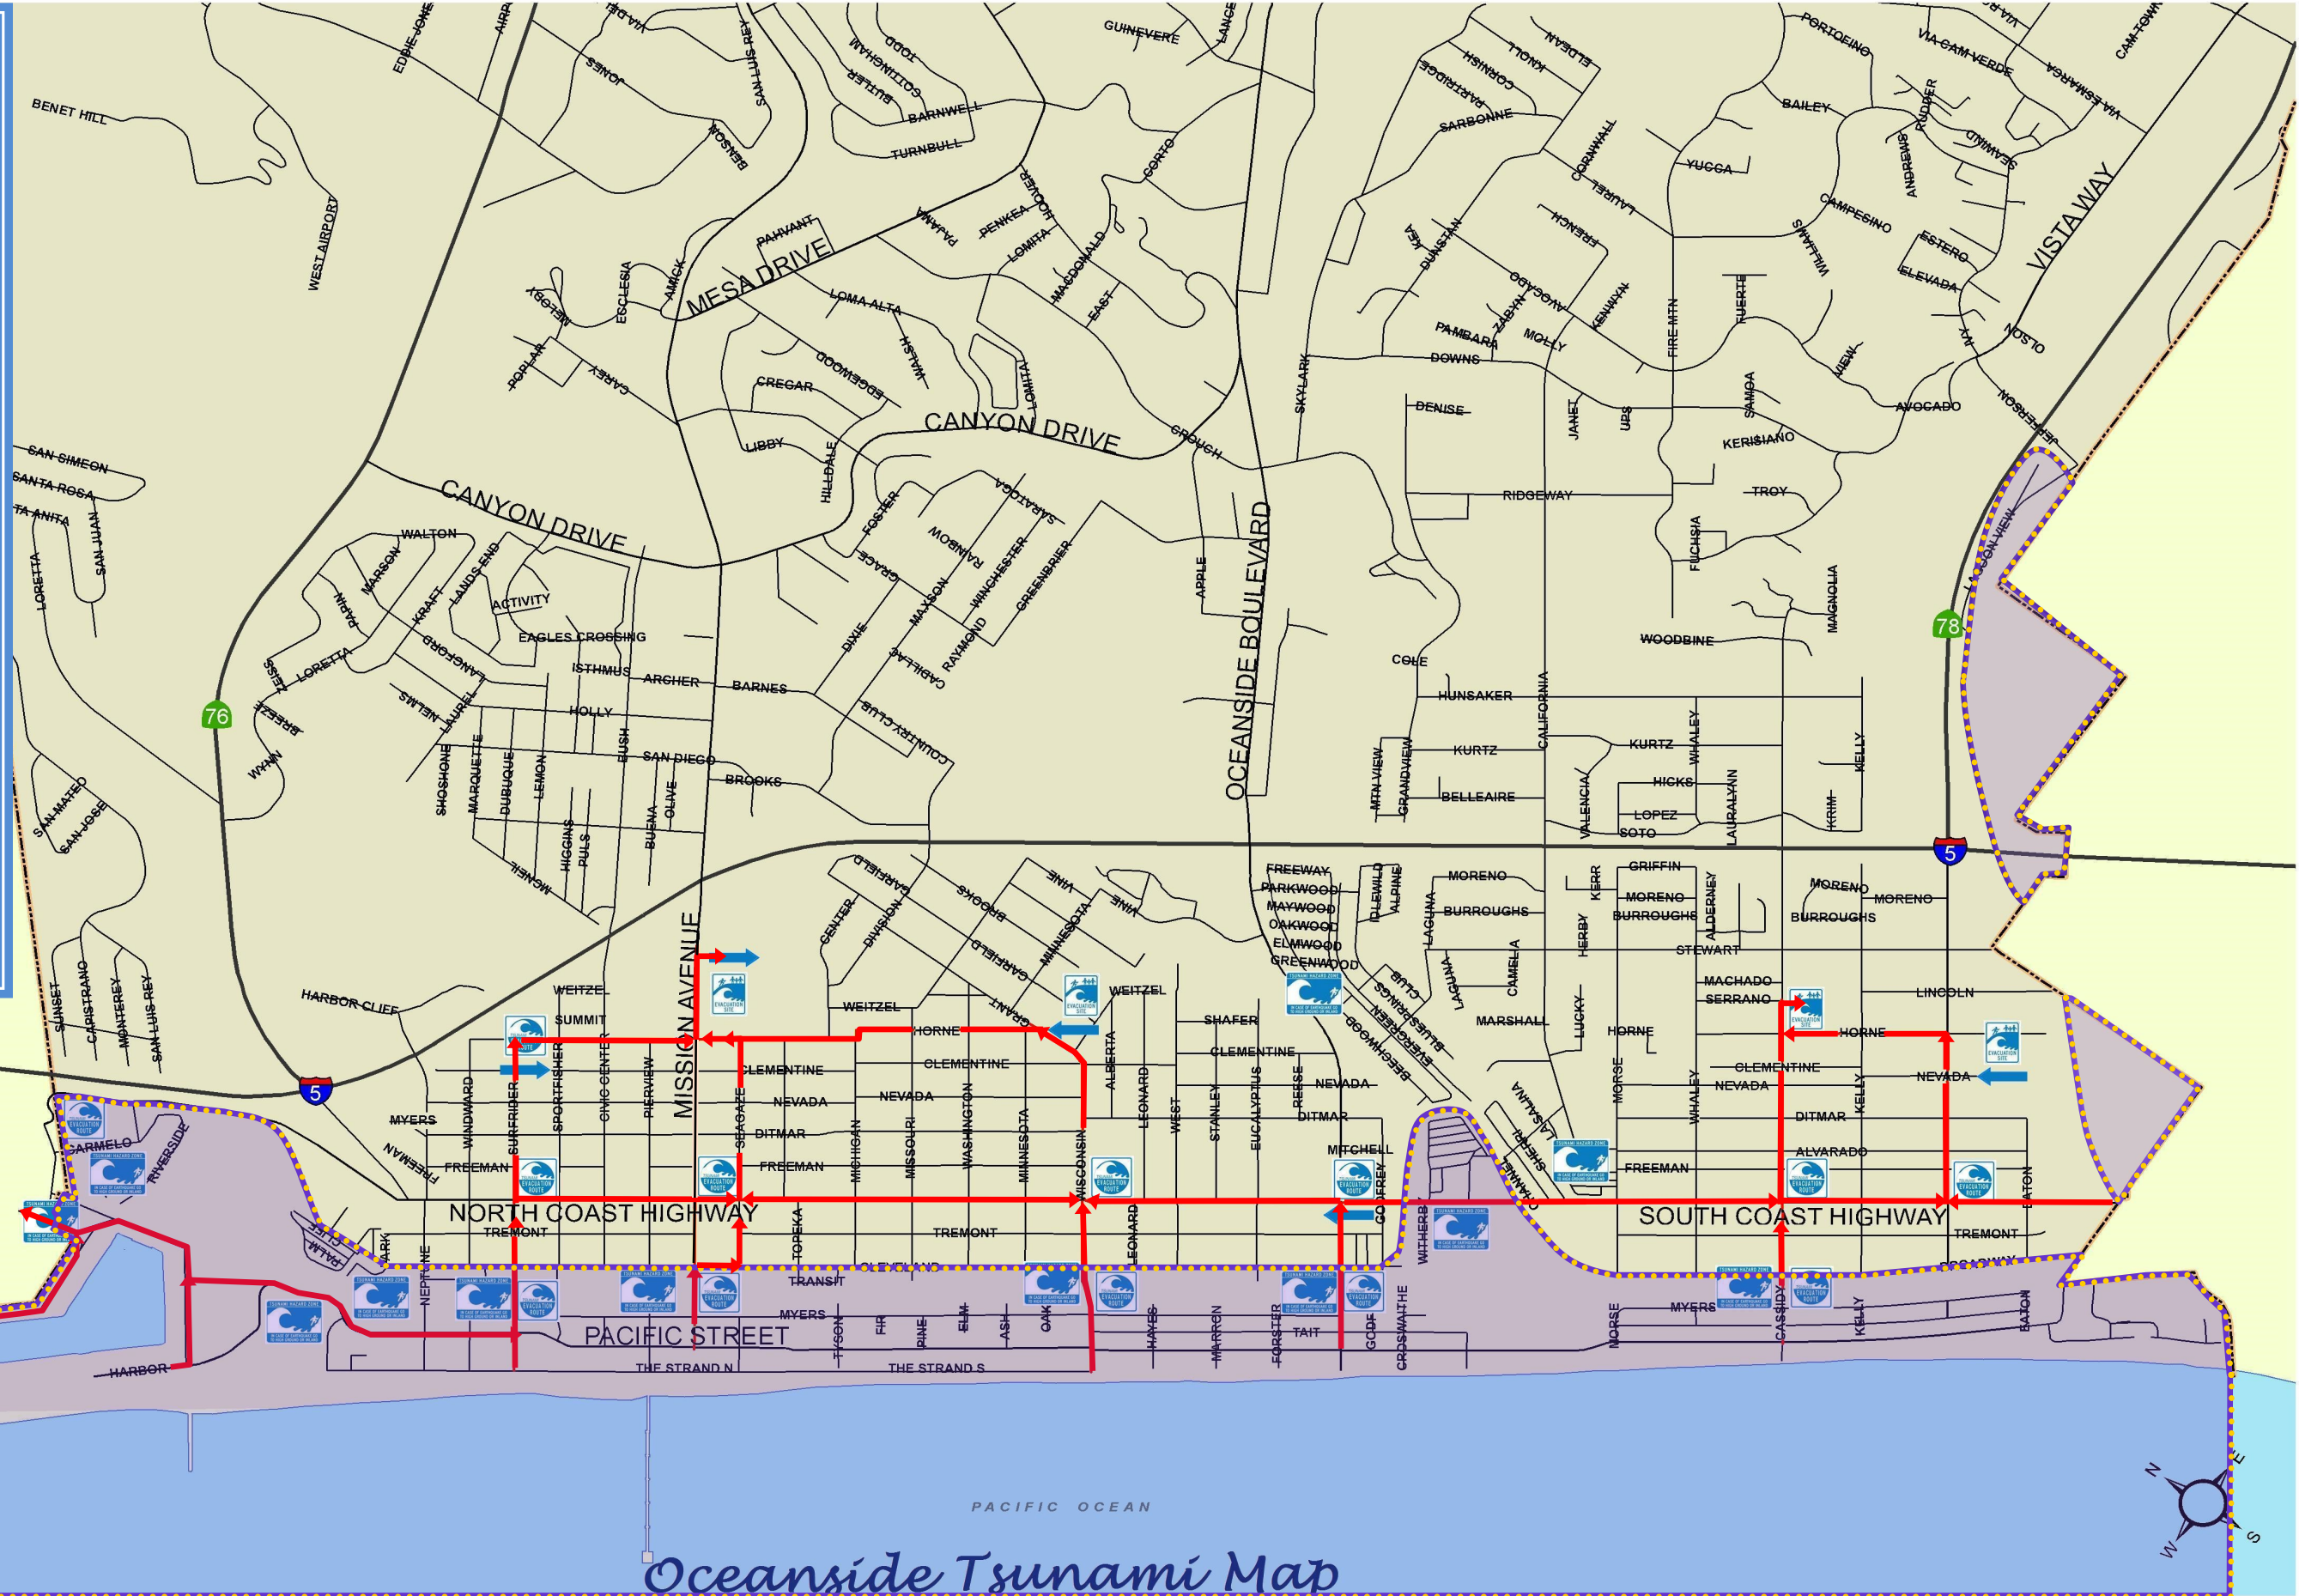

*Legend*

EVACUATION SITE

TSUNAMI EVACUATION ROUTE

TSUNAMI HAZARD ZONE  
IN CASE OF EARTHQUAKE GO TO HIGH GROUND OR INLAND

Evacuation Route

City Boundary

Evacuation Area

*Oceanside Tsunami Map*